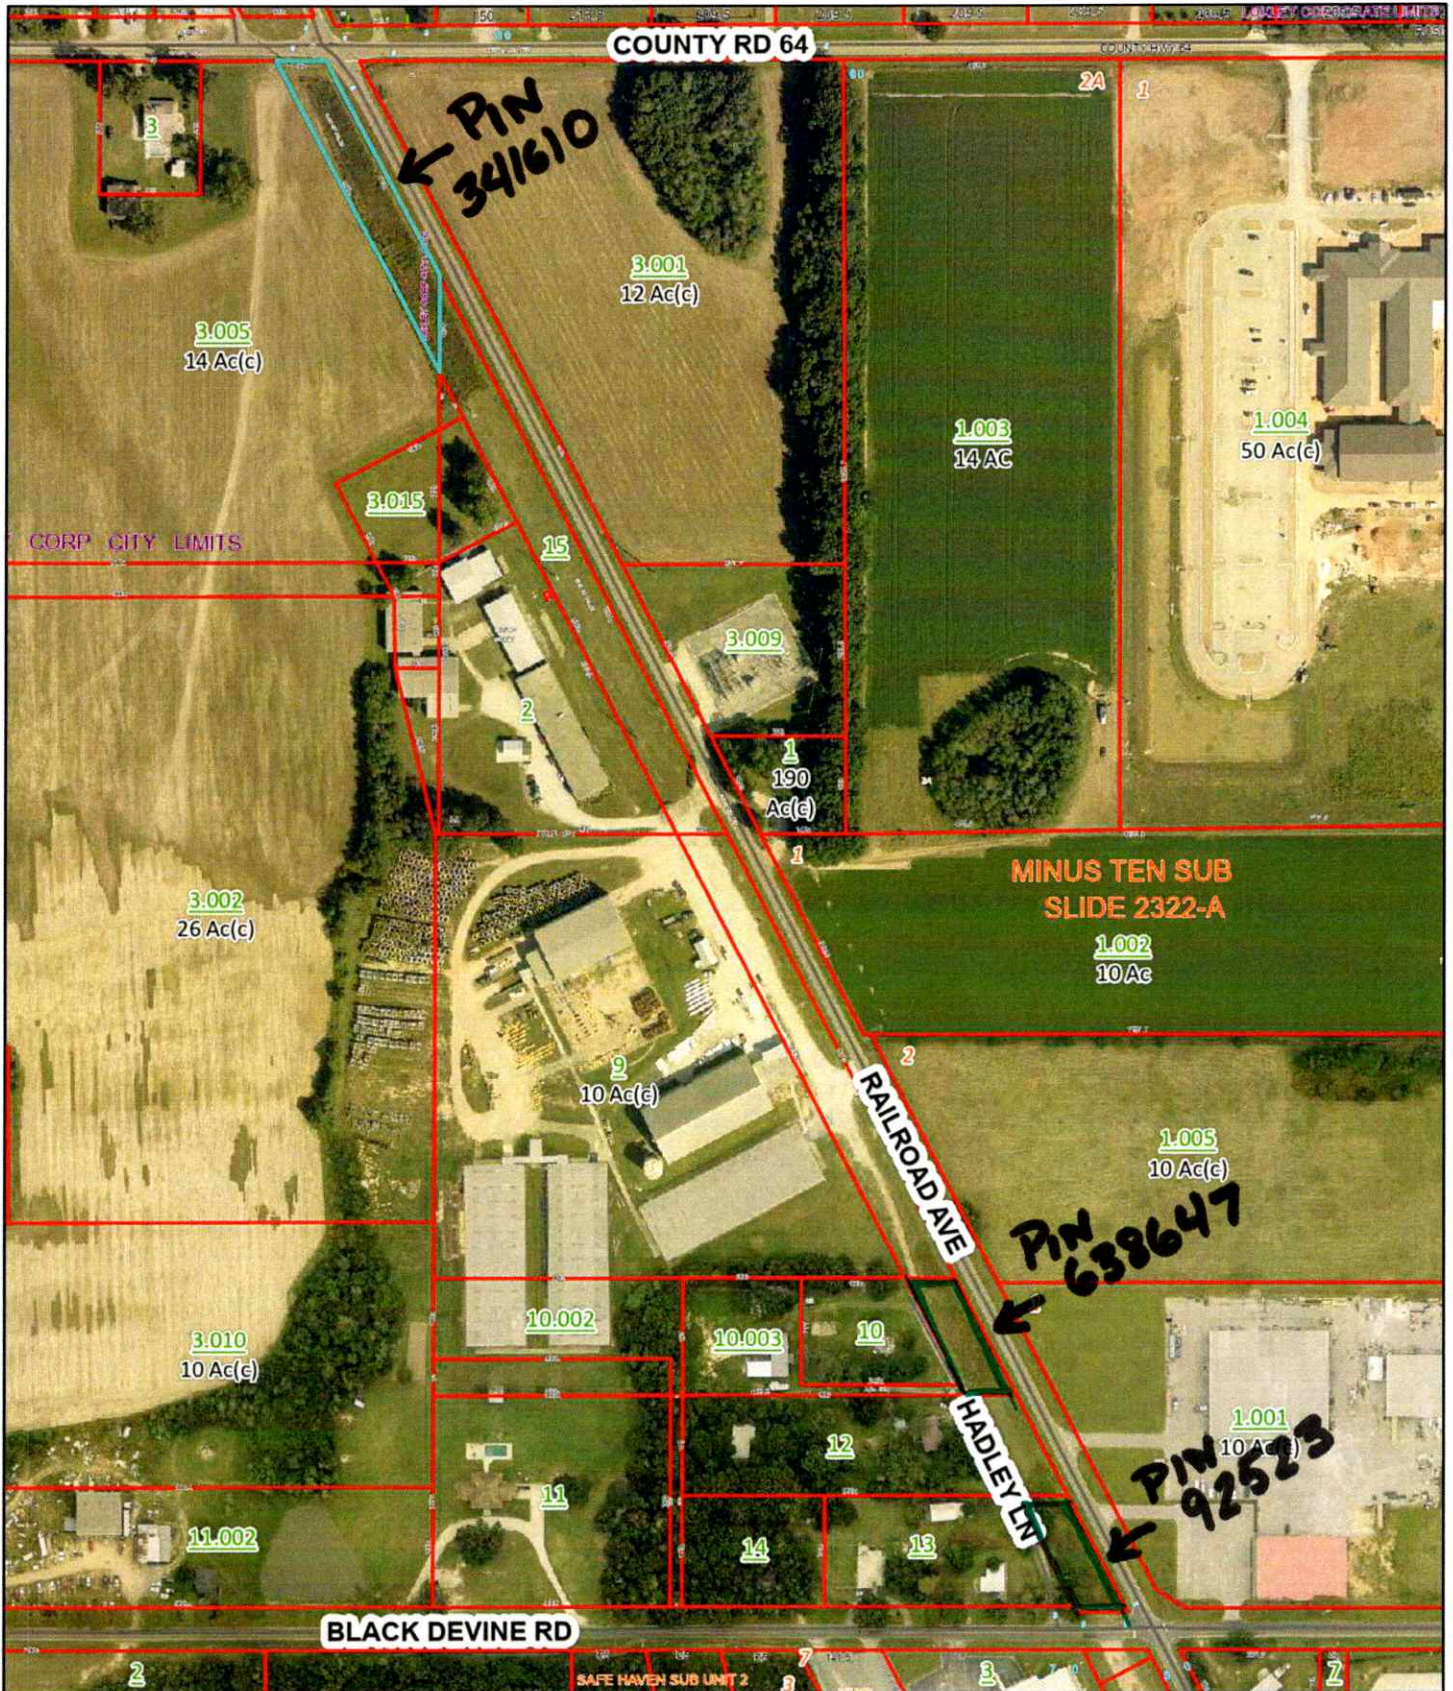

PIN 84220 - North of City Across from Loxley Municipal Park

May 26, 2026

- County Boundary
- Parcels
- Lot Lines
- Centerlines
- Conflicts

South of City - Between CR 64 & Black Devine Road

May 26, 2026

- County Boundary
- Conveyance Divisions
- Lot Lines
- Parcels
- Centerlines
- COGO

South of City - Between Black Devine & Hinote Glass Road

May 26, 2026

- County Boundary
- Conveyance Divisions
- Lot Lines
- Parcels
- Centerlines
- COGO

South of City - Between Hinote Glass & Cabinet Shop Roads

May 26, 2026

- County Boundary
- Conveyance Divisions
- Lot Lines
- Parcels
- Centerlines
- COGO