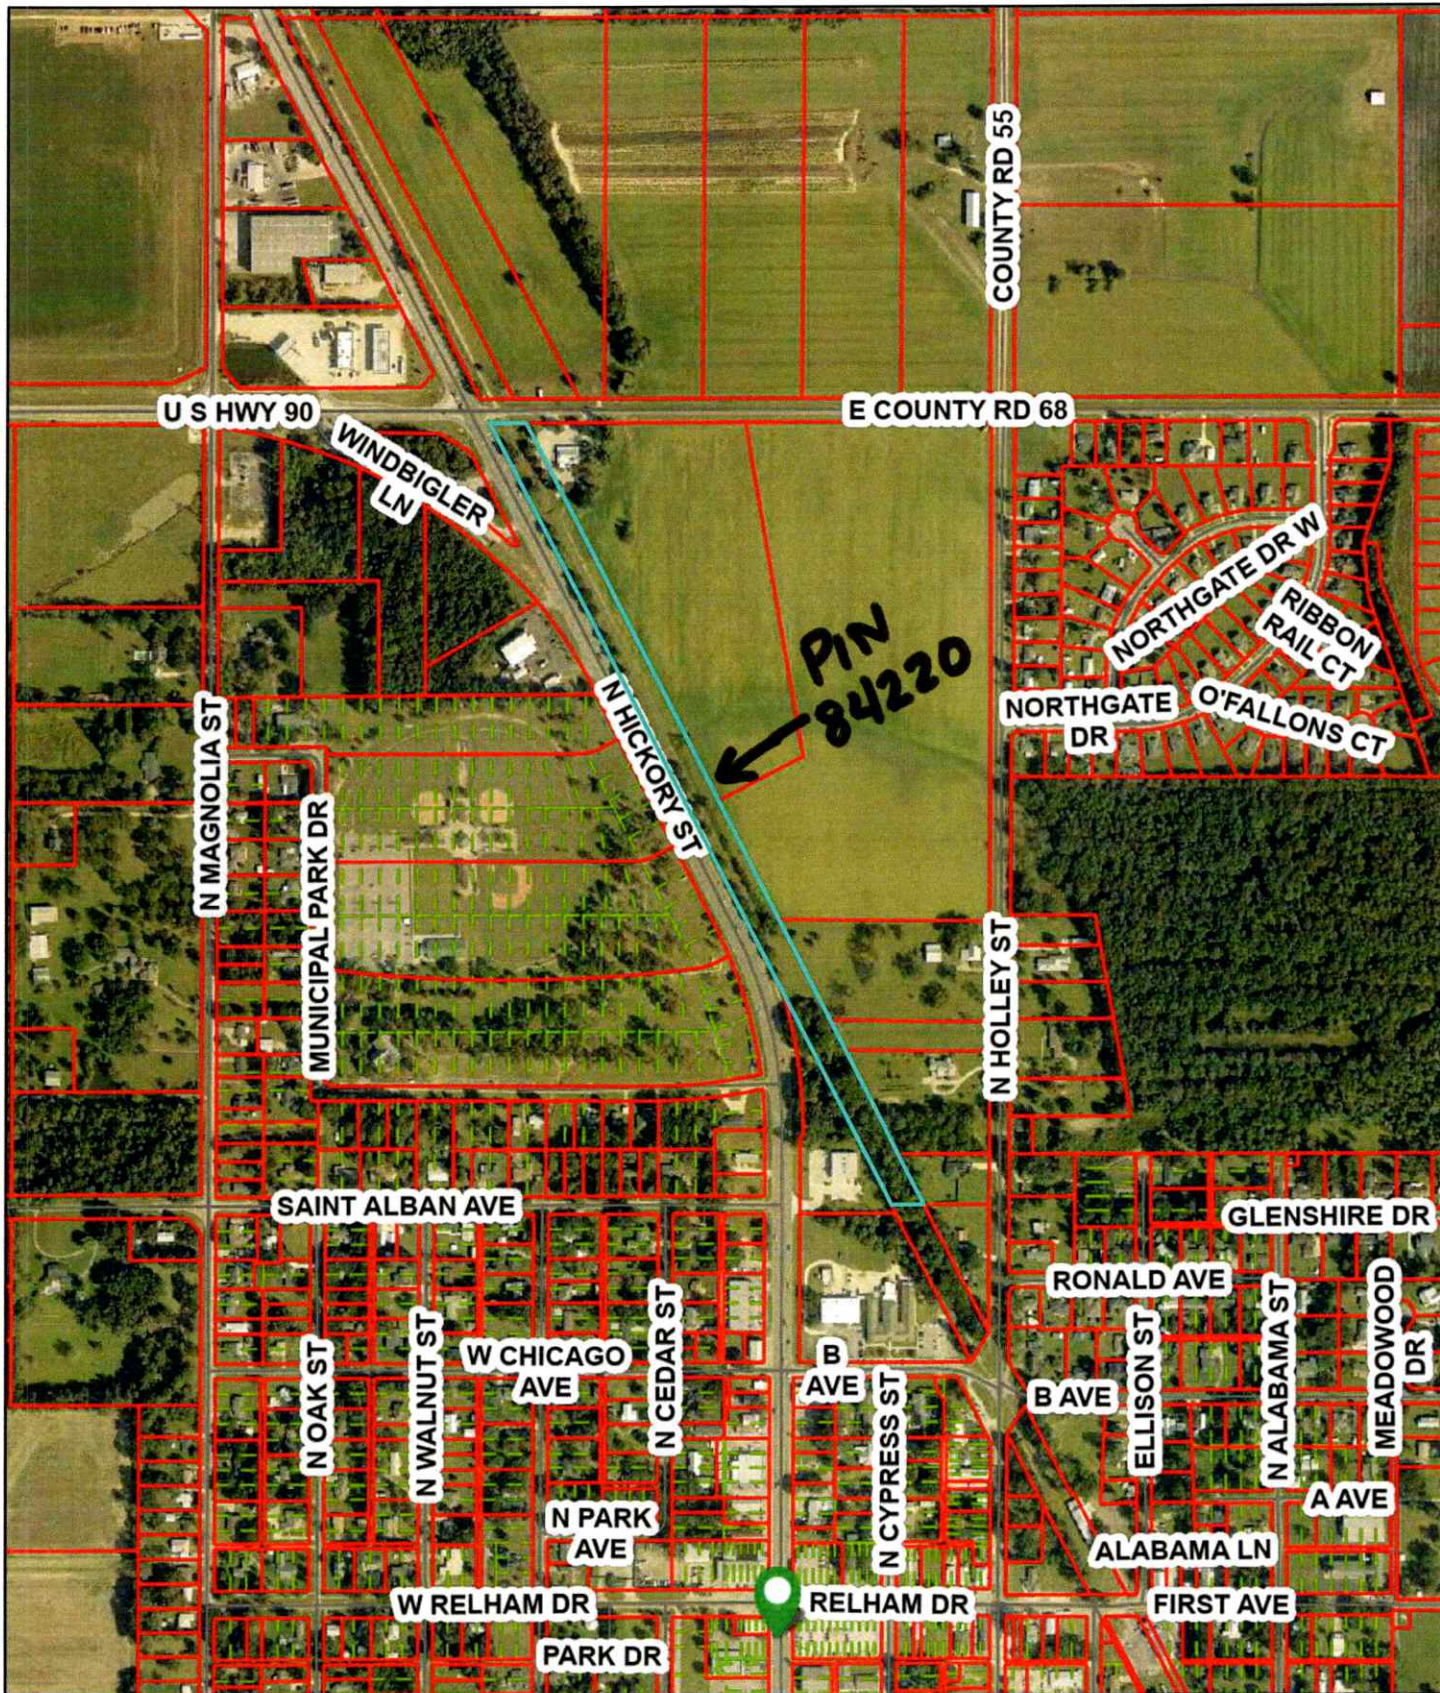

PIN 84220 - North of City Across from Loxley Municipal Park

May 26, 2026

- County Boundary
- Parcels
- Lot Lines
- Centerlines
- Conflicts

South of City - Between CR 64 & Black Devine Road

May 26, 2026

- County Boundary
- Conveyance Divisions
- Lot Lines
- Parcels
- Centerlines
- COGO

South of City - Between Black Devine & Hinote Glass Road

May 26, 2026

- County Boundary
- Conveyance Divisions
- Lot Lines
- Parcels
- Centerlines
- COGO

South of City - Between Hinote Glass & Cabinet Shop Roads

May 26, 2026

- County Boundary
- Conveyance Divisions
- Lot Lines
- Parcels
- Centerlines
- COGO