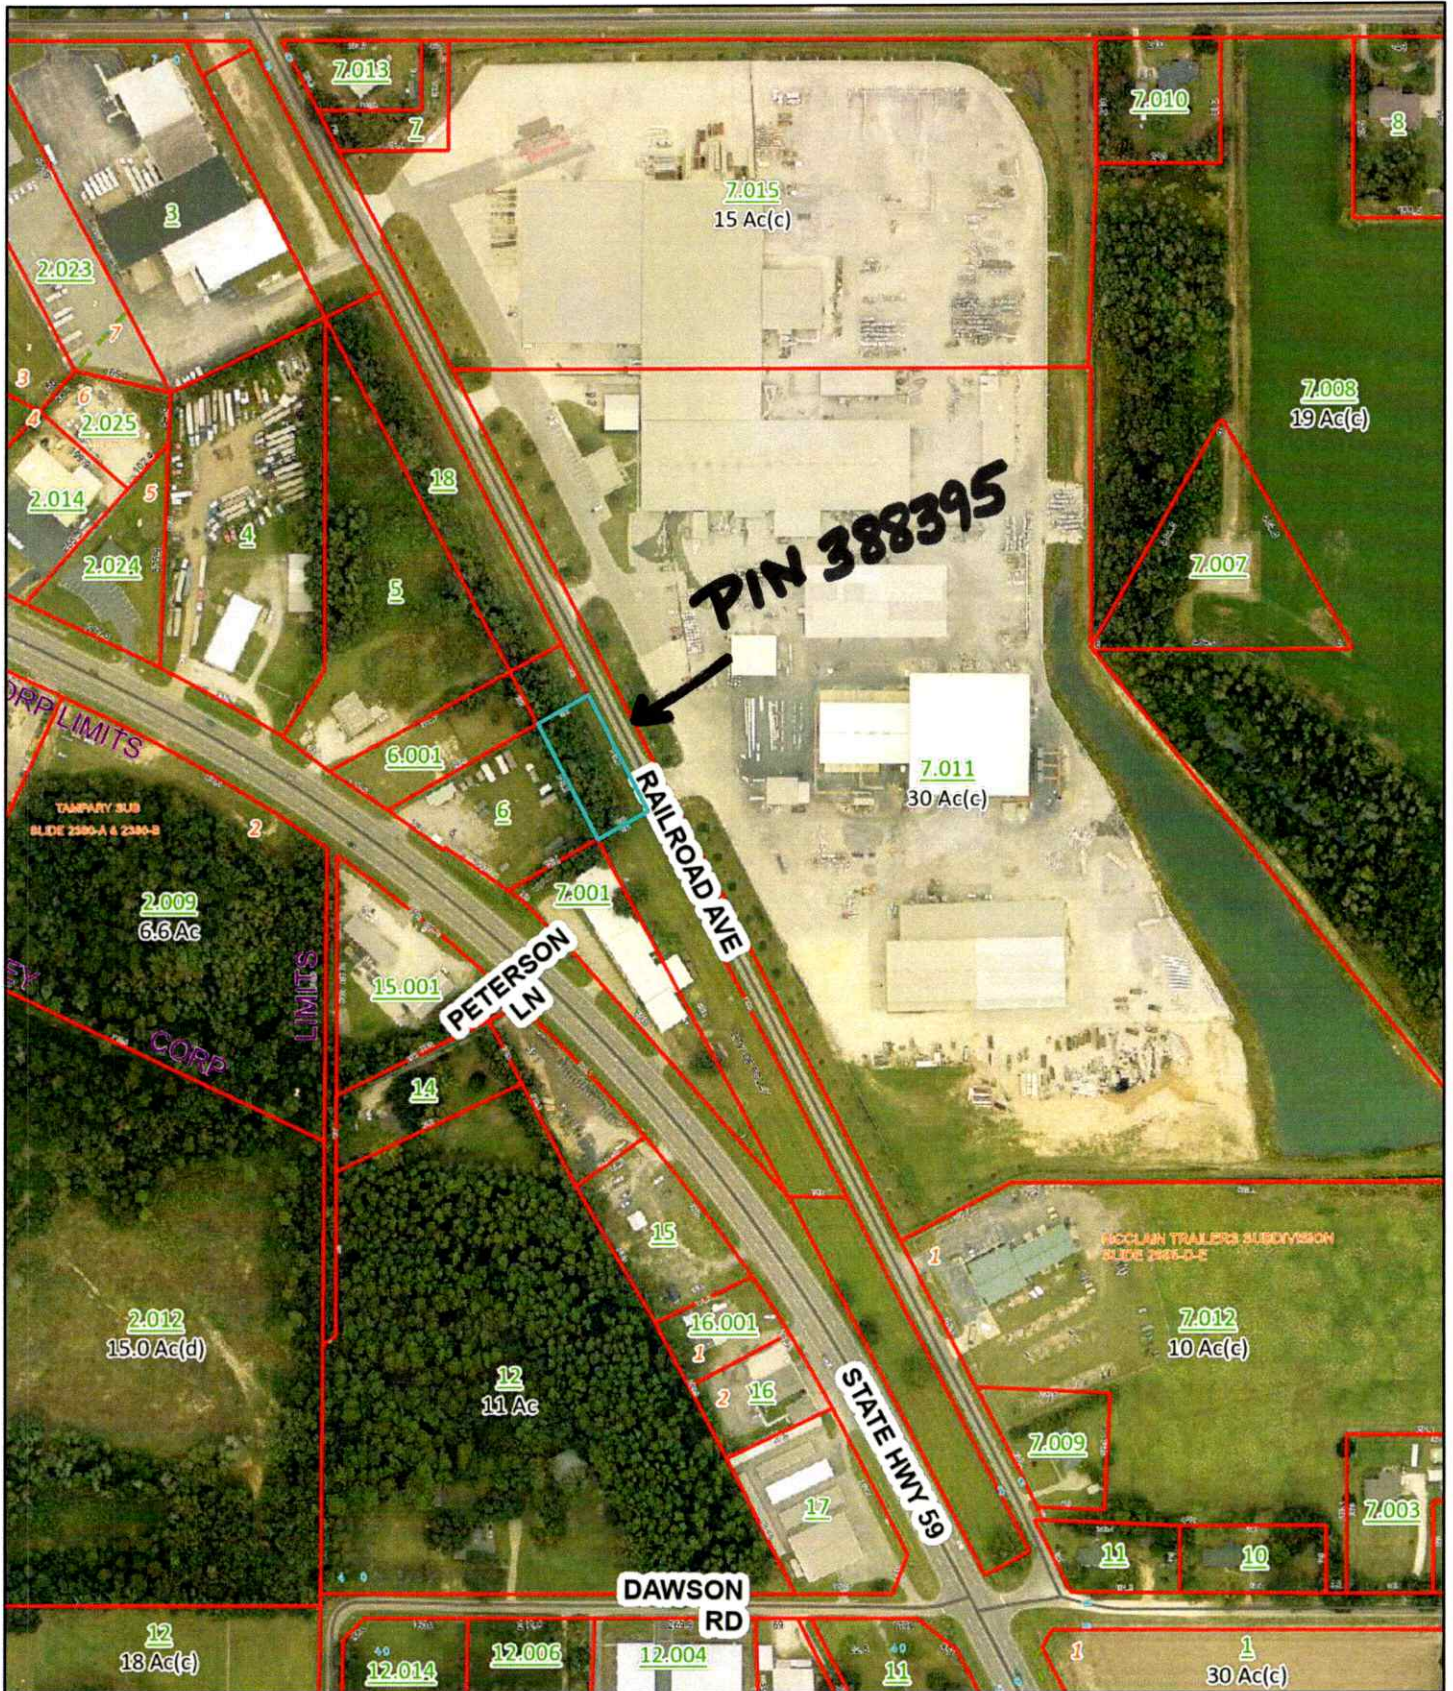

PIN 84220 - North of City Across from Loxley Municipal Park

May 26, 2026

- County Boundary
- Parcels
- Lot Lines
- Centerlines
- Conflicts

South of City - Between CR 64 & Black Devine Road

May 26, 2026

- County Boundary
- Conveyance Divisions
- Lot Lines
- Parcels
- Centerlines
- COGO

South of City - Between Black Devine & Hinote Glass Road

May 26, 2026

- County Boundary
- Conveyance Divisions
- Lot Lines
- Parcels
- Centerlines
- COGO

South of City - Between Hinote Glass & Cabinet Shop Roads

May 26, 2026

- County Boundary
- Conveyance Divisions
- Lot Lines
- Parcels
- Centerlines
- COGO