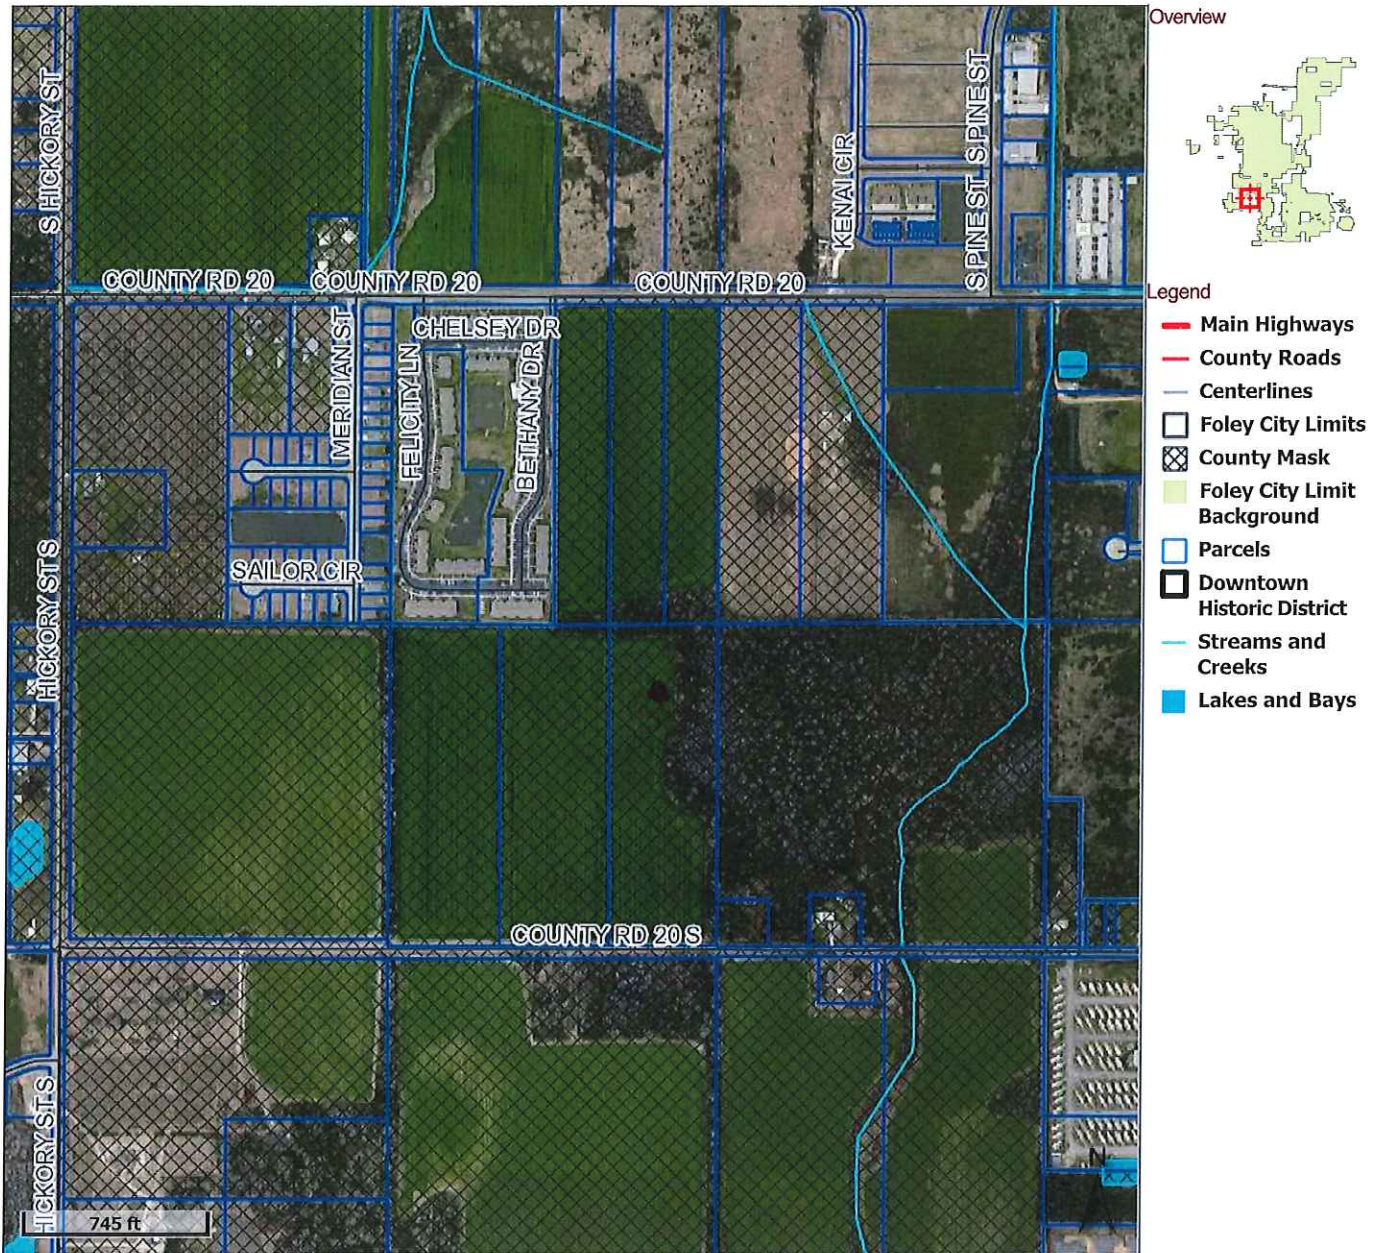

Proposed Annexation

Created By: VSouthern
Date Created: 11/12/2014

MTSC Land Development, LLC

Last Data Upload: 11/11/2014 11:23:51 PM

The information contained in the digital data distributed by the Baldwin County Commission is derived from a variety of public and private sources considered to be dependable, but the accuracy, completeness, currency, thereof are not guaranteed. The Baldwin County Commission makes no warranties, expressed or implied, as to the accuracy, completeness, currency, reliability, or suitability for any particular purpose of information or data contained in or generated from the county geographic database. Additionally, the Baldwin County Commission or any agent, servant, or employee thereof assume no liability associated with the use of the data and assume no responsibility to maintain it in any matter or form.